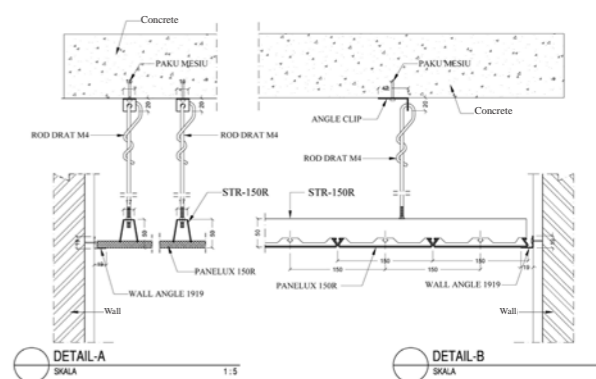

PANELLUX® LINEAR CEILING 100R/150R

VELODROME LRT STATION - JAKARTA

PRODUCT	INFORMATION
 ROD M4	ROD DRAT M4 Material : Wire Rod Galvanized 3,5mm
 Width : 30 mm Height : 45 mm STR-150R	STRINGER 150R Material : Zinalume® Steel Length : 4 m
 Width : 150 mm Height : 16,5 mm 150R	PANELLUX 150R Material : Aluminium Standard Color : White, Silver, Cisadane Brown (Light Brown), Anti Cooper (Dark Brown).
 Width : 30 mm Height : 45 mm STR-100R	STRINGER 100R Material : Zinalume® Steel Length : 4 m
 Width : 100 mm Height : 16,5 mm 100R	PANELLUX 100R Material : Aluminium Standard Color : White, Silver, Cisadane Brown (Light Brown), Anti Cooper (Dark Brown).
 19 19 WA-1919	WALL ANGLE 1919 Material : Aluminium Length : 3 m
 10 14 19 SM-1914	SHADOW MOULDING 1914 Material : Aluminium Length : 3 m

LINEAR CEILING 100R

LINEAR CEILING 150R

LINEAR CEILING 100R/150R INSTALLATION

PANELLUX® LINEAR CEILING 100R/150R

PANELLUX® Linear Ceiling 100R/150R is easy to install and provides a functional look towards your ceiling profile. With profile width of either 100mm (100R) or 150mm (150R), it will give an elegant minimalistic look. It is ideally applied in both interior and exterior ceiling projects, including terraces, corridors, canopies and lobbies in airport terminals, shopping malls, showrooms, apartments, offices, factories and other types of projects.

PANELLUX® Linear Ceiling 100R/150R is made of Pre-painted Aluminium Alloy 100. Installation is easy with stringer suspension with Clip-Lock system without the need of bolts nor fasteners.