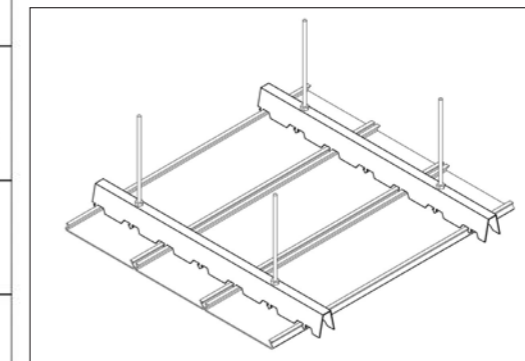

PANELLUX® LINEAR CEILING 100R/150R

VELODROME LRT STATION - JAKARTA

PRODUCT	INFORMATION
 ROD M4	ROD DRAT M4 Material : Wire Rod Galvanized 3,5mm
 Width : 30 mm Height : 45 mm STR-150R	STRINGER 150R Material : Zinalume® Steel Length : 4 m
 Width : 150 mm Height : 16,5 mm 150R	PANELLUX 150R Material : Aluminium Standard Color : White, Silver, Cisadane Brown (Light Brown), Anti Cooper (Dark Brown).
 Width : 30 mm Height : 45 mm STR-100R	STRINGER 100R Material : Zinalume® Steel Length : 4 m
 Width : 100 mm Height : 16,5 mm 100R	PANELLUX 100R Material : Aluminium Standard Color : White, Silver, Cisadane Brown (Light Brown), Anti Cooper (Dark Brown).
 19 19 WA-1919	WALL ANGLE 1919 Material : Aluminium Length : 3 m
 10 14 19 SM-1914	SHADOW MOULDING 1914 Material : Aluminium Length : 3 m

LINEAR CEILING 100R

LINEAR CEILING 150R

LINEAR CEILING 100R/150R INSTALLATION

PANELLUX® LINEAR CEILING 100R/150R

PANELLUX® Linear Ceiling 100R/150R is easy to install and provides a functional look towards your ceiling profile. With profile width of either 100mm (100R) or 150mm (150R), it will give an elegant minimalistic look. It is ideally applied in both interior and exterior ceiling projects, including terraces, corridors, canopies and lobbies in airport terminals, shopping malls, showrooms, apartments, offices, factories and other types of projects.