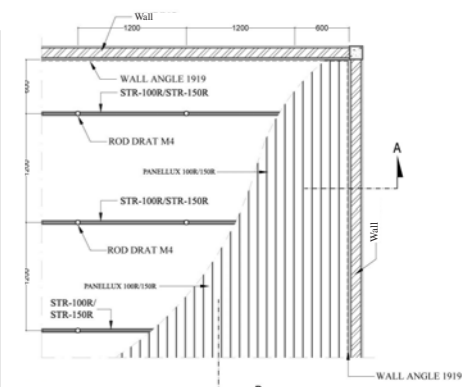

PANELLUX® LINEAR CEILING 100R/150R

VELODROME LRT STATION - JAKARTA

PRODUCT	INFORMATION
 ROD M4	ROD DRAT M4 Material : Wire Rod Galvanized 3,5mm
 Width : 30 mm Height : 45 mm STR-150R	STRINGER 150R Material : Zinalume® Steel Length : 4 m
 Width : 150 mm Height : 16,5 mm 150R	PANELLUX 150R Material : Aluminium Standard Color : White, Silver, Cisadane Brown (Light Brown), Anti Cooper (Dark Brown).
 Width : 30 mm Height : 45 mm STR-100R	STRINGER 100R Material : Zinalume® Steel Length : 4 m
 Width : 100 mm Height : 16,5 mm 100R	PANELLUX 100R Material : Aluminium Standard Color : White, Silver, Cisadane Brown (Light Brown), Anti Cooper (Dark Brown).
 19 19 WA-1919	WALL ANGLE 1919 Material : Aluminium Length : 3 m
 10 14 19 SM-1914	SHADOW MOULDING 1914 Material : Aluminium Length : 3 m

LINEAR CEILING 100R

LINEAR CEILING 150R

LINEAR CEILING 100R/150R INSTALLATION

PANELLUX® LINEAR CEILING 100R/150R

PANELLUX® Linear Ceiling 100R/150R is easy to install and provides a functional look towards your ceiling profile. With profile width of either 100mm (100R) or 150mm (150R), it will give an elegant minimalistic look. It is ideally applied in both interior and exterior ceiling projects, including terraces, corridors, canopies and lobbies in airport terminals, shopping malls, showrooms, apartments, offices, factories and other types of projects.