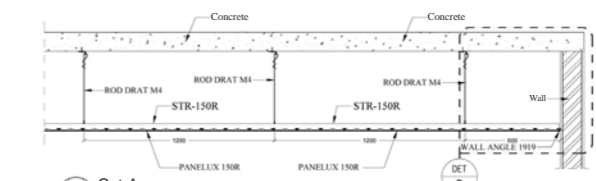

PANELLUX® LINEAR CEILING 100R/150R

VELODROME LRT STATION - JAKARTA

PRODUCT	INFORMATION
 ROD M4	ROD DRAT M4 Material : Wire Rod Galvanized 3,5mm
 Width : 30 mm Height : 45 mm STR-150R	STRINGER 150R Material : Zinalume® Steel Length : 4 m
 Width : 150 mm Height : 16,5 mm 150R	PANELLUX 150R Material : Aluminium Standard Color : White, Silver, Cisadane Brown (Light Brown), Anti Cooper (Dark Brown).
 Width : 30 mm Height : 45 mm STR-100R	STRINGER 100R Material : Zinalume® Steel Length : 4 m
 Width : 100 mm Height : 16,5 mm 100R	PANELLUX 100R Material : Aluminium Standard Color : White, Silver, Cisadane Brown (Light Brown), Anti Cooper (Dark Brown).
 19 19 WA-1919	WALL ANGLE 1919 Material : Aluminium Length : 3 m
 10 14 19 SM-1914	SHADOW MOULDING 1914 Material : Aluminium Length : 3 m

LINEAR CEILING 100R

LINEAR CEILING 150R

LINEAR CEILING 100R/150R INSTALLATION

PANELLUX® LINEAR CEILING 100R/150R

PANELLUX® Linear Ceiling 100R/150R is easy to install and provides a functional look towards your ceiling profile. With profile width of either 100mm (100R) or 150mm (150R), it will give an elegant minimalistic look. It is ideally applied in both interior and exterior ceiling projects, including terraces, corridors, canopies and lobbies in airport terminals, shopping malls, showrooms, apartments, offices, factories and other types of projects.