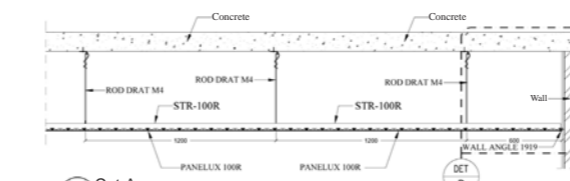

PANELLUX® LINEAR CEILING 100R/150R

VELODROME LRT STATION - JAKARTA

PRODUCT	INFORMATION
 ROD M4	ROD DRAT M4 Material : Wire Rod Galvanized 3,5mm
 Width : 30 mm Height : 45 mm STR-150R	STRINGER 150R Material : Zinalume® Steel Length : 4 m
 Width : 150 mm Height : 16,5 mm 150R	PANELLUX 150R Material : Aluminium Standard Color : White, Silver, Cisadane Brown (Light Brown), Anti Cooper (Dark Brown).
 Width : 30 mm Height : 45 mm STR-100R	STRINGER 100R Material : Zinalume® Steel Length : 4 m
 Width : 100 mm Height : 16,5 mm 100R	PANELLUX 100R Material : Aluminium Standard Color : White, Silver, Cisadane Brown (Light Brown), Anti Cooper (Dark Brown).
 19 19 WA-1919	WALL ANGLE 1919 Material : Aluminium Length : 3 m
 10 14 19 SM-1914	SHADOW MOULDING 1914 Material : Aluminium Length : 3 m

LINEAR CEILING 100R

LINEAR CEILING 150R

LINEAR CEILING 100R/150R INSTALLATION

PANELLUX® LINEAR CEILING 100R/150R

PANELLUX® Linear Ceiling 100R/150R is easy to install and provides a functional look towards your ceiling profile. With profile width of either 100mm (100R) or 150mm (150R), it will give an elegant minimalistic look. It is ideally applied in both interior and exterior ceiling projects, including terraces, corridors, canopies and lobbies in airport terminals, shopping malls, showrooms, apartments, offices, factories and other types of projects.