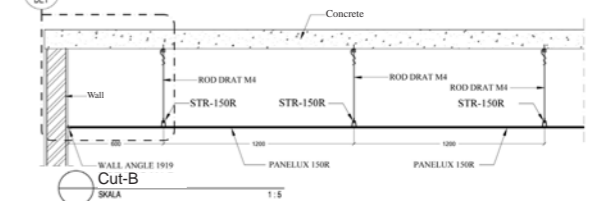

PANELLUX® LINEAR CEILING 100R/150R

VELODROME LRT STATION - JAKARTA

PRODUCT	INFORMATION
 ROD M4	ROD DRAT M4 Material : Wire Rod Galvanized 3,5mm
 Width : 30 mm Height : 45 mm STR-150R	STRINGER 150R Material : Zinalume® Steel Length : 4 m
 Width : 150 mm Height : 16,5 mm 150R	PANELLUX 150R Material : Aluminium Standard Color : White, Silver, Cisadane Brown (Light Brown), Anti Cooper (Dark Brown).
 Width : 30 mm Height : 45 mm STR-100R	STRINGER 100R Material : Zinalume® Steel Length : 4 m
 Width : 100 mm Height : 16,5 mm 100R	PANELLUX 100R Material : Aluminium Standard Color : White, Silver, Cisadane Brown (Light Brown), Anti Cooper (Dark Brown).
 19 19 WA-1919	WALL ANGLE 1919 Material : Aluminium Length : 3 m
 10 14 19 SM-1914	SHADOW MOULDING 1914 Material : Aluminium Length : 3 m

LINEAR CEILING 100R

LINEAR CEILING 150R

LINEAR CEILING 100R/150R INSTALLATION

PANELLUX® LINEAR CEILING 100R/150R

PANELLUX® Linear Ceiling 100R/150R is easy to install and provides a functional look towards your ceiling profile. With profile width of either 100mm (100R) or 150mm (150R), it will give an elegant minimalistic look. It is ideally applied in both interior and exterior ceiling projects, including terraces, corridors, canopies and lobbies in airport terminals, shopping malls, showrooms, apartments, offices, factories and other types of projects.