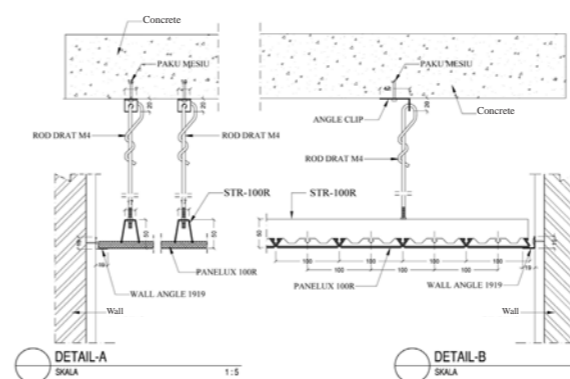

PANELLUX® LINEAR CEILING 100R/150R

VELODROME LRT STATION - JAKARTA

PRODUCT	INFORMATION
 ROD M4	ROD DRAT M4 Material : Wire Rod Galvanized 3,5mm
 Width : 30 mm Height : 45 mm STR-150R	STRINGER 150R Material : Zinalume® Steel Length : 4 m
 Width : 150 mm Height : 16,5 mm 150R	PANELLUX 150R Material : Aluminium Standard Color : White, Silver, Cisadane Brown (Light Brown), Anti Cooper (Dark Brown).
 Width : 30 mm Height : 45 mm STR-100R	STRINGER 100R Material : Zinalume® Steel Length : 4 m
 Width : 100 mm Height : 16,5 mm 100R	PANELLUX 100R Material : Aluminium Standard Color : White, Silver, Cisadane Brown (Light Brown), Anti Cooper (Dark Brown).
 19 19 WA-1919	WALL ANGLE 1919 Material : Aluminium Length : 3 m
 10 14 19 SM-1914	SHADOW MOULDING 1914 Material : Aluminium Length : 3 m

LINEAR CEILING 100R

LINEAR CEILING 150R

LINEAR CEILING 100R/150R INSTALLATION

PANELLUX® LINEAR CEILING 100R/150R

PANELLUX® Linear Ceiling 100R/150R is easy to install and provides a functional look towards your ceiling profile. With profile width of either 100mm (100R) or 150mm (150R), it will give an elegant minimalistic look. It is ideally applied in both interior and exterior ceiling projects, including terraces, corridors, canopies and lobbies in airport terminals, shopping malls, showrooms, apartments, offices, factories and other types of projects.