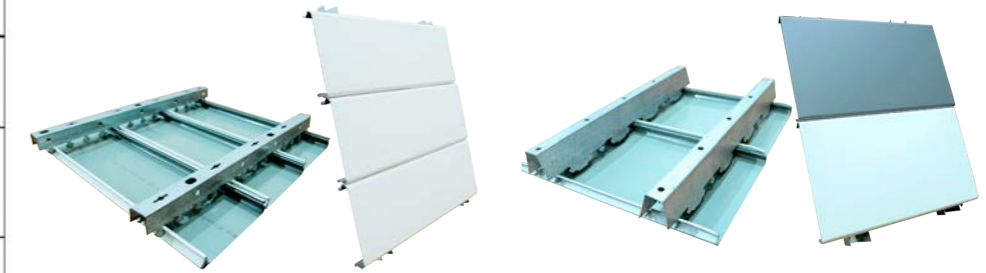

PANELLUX® LINEAR CEILING 100R/150R

VELODROME LRT STATION - JAKARTA

PRODUCT	INFORMATION
 ROD M4	ROD DRAT M4 Material : Wire Rod Galvanized 3,5mm
 Width : 30 mm Height : 45 mm STR-150R	STRINGER 150R Material : Zinalume® Steel Length : 4 m
 Width : 150 mm Height : 16,5 mm 150R	PANELLUX 150R Material : Aluminium Standard Color : White, Silver, Cisadane Brown (Light Brown), Anti Cooper (Dark Brown).
 Width : 30 mm Height : 45 mm STR-100R	STRINGER 100R Material : Zinalume® Steel Length : 4 m
 Width : 100 mm Height : 16,5 mm 100R	PANELLUX 100R Material : Aluminium Standard Color : White, Silver, Cisadane Brown (Light Brown), Anti Cooper (Dark Brown).
 19 19 WA-1919	WALL ANGLE 1919 Material : Aluminium Length : 3 m
 10 14 19 SM-1914	SHADOW MOULDING 1914 Material : Aluminium Length : 3 m

LINEAR CEILING 100R

LINEAR CEILING 150R

LINEAR CEILING 100R/150R INSTALLATION

PANELLUX® LINEAR CEILING 100R/150R

PANELLUX® Linear Ceiling 100R/150R is easy to install and provides a functional look towards your ceiling profile. With profile width of either 100mm (100R) or 150mm (150R), it will give an elegant minimalistic look. It is ideally applied in both interior and exterior ceiling projects, including terraces, corridors, canopies and lobbies in airport terminals, shopping malls, showrooms, apartments, offices, factories and other types of projects.

PANELLUX® Linear Ceiling 100R/150R is made of Pre-painted Aluminium Alloy 100. Installation is easy with stringer suspension with Clip-Lock system without the need of bolts nor fasteners.