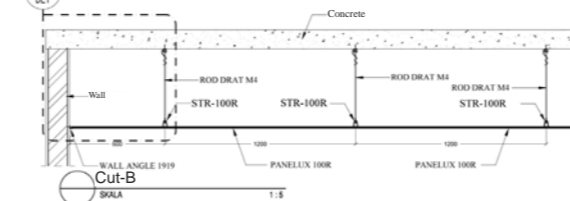

PANELLUX® LINEAR CEILING 100R/150R

VELODROME LRT STATION - JAKARTA

PRODUCT	INFORMATION
 ROD M4	ROD DRAT M4 Material : Wire Rod Galvanized 3,5mm
 Width : 30 mm Height : 45 mm STR-150R	STRINGER 150R Material : Zinalume® Steel Length : 4 m
 Width : 150 mm Height : 16,5 mm 150R	PANELLUX 150R Material : Aluminium Standard Color : White, Silver, Cisadane Brown (Light Brown), Anti Cooper (Dark Brown).
 Width : 30 mm Height : 45 mm STR-100R	STRINGER 100R Material : Zinalume® Steel Length : 4 m
 Width : 100 mm Height : 16,5 mm 100R	PANELLUX 100R Material : Aluminium Standard Color : White, Silver, Cisadane Brown (Light Brown), Anti Cooper (Dark Brown).
 19 19 WA-1919	WALL ANGLE 1919 Material : Aluminium Length : 3 m
 10 14 19 SM-1914	SHADOW MOULDING 1914 Material : Aluminium Length : 3 m

LINEAR CEILING 100R

LINEAR CEILING 150R

LINEAR CEILING 100R/150R INSTALLATION

PANELLUX® LINEAR CEILING 100R/150R

PANELLUX® Linear Ceiling 100R/150R is easy to install and provides a functional look towards your ceiling profile. With profile width of either 100mm (100R) or 150mm (150R), it will give an elegant minimalistic look. It is ideally applied in both interior and exterior ceiling projects, including terraces, corridors, canopies and lobbies in airport terminals, shopping malls, showrooms, apartments, offices, factories and other types of projects.