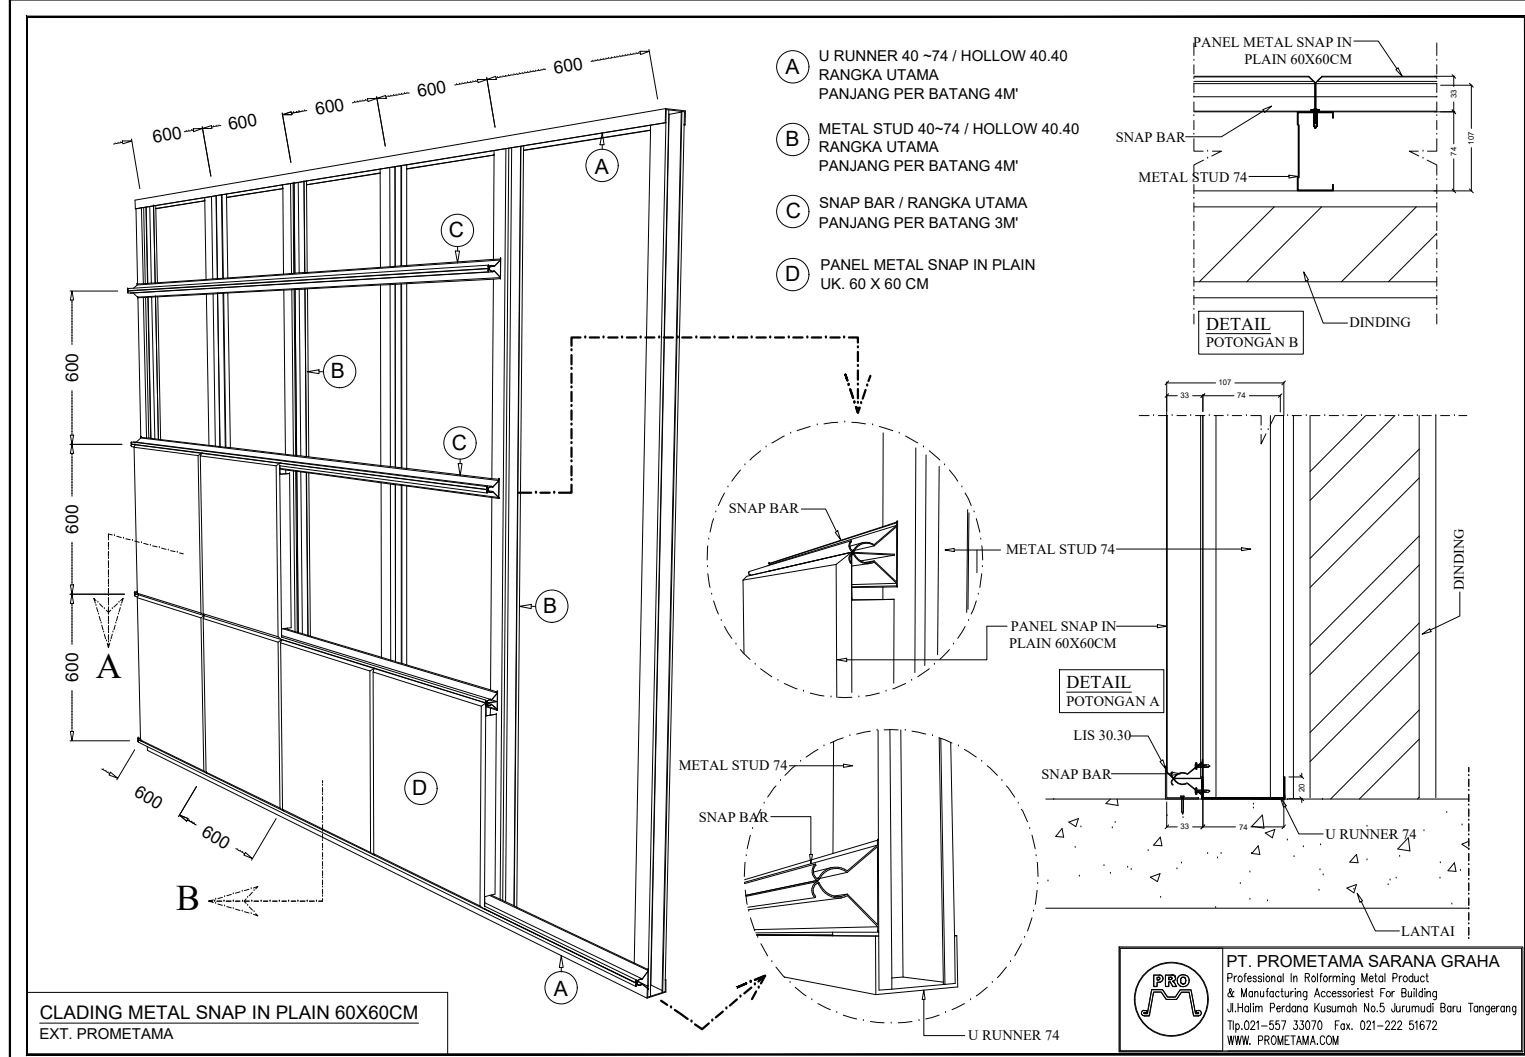

**KETERANGAN**

NO.	REVISI	TANGGAL	PIKIR
FORMER 1000			
DISUSUN		TANGGAL	
DIREKSI		TANGGAL	
DIREKSI		TANGGAL	
DOKUMENTASI			
PT. PROMETAMA SARANA GRAHA Professional In Reforming Metal Product & Manufacturing Accessories For Building Jl. Halim Perdana Kusumah No.5 Juruud Baru Tangerang Tlp. 021-557 33070 Fax. 021-222 51672 WWW.PROMETAMA.COM			
JUDUL GAMBAR			
DENAH CLADDING METAL SNAP IN PLAIN RANGKAM EXT. PROMETAMA			
SKALA	1 : 50	LOKASI	
NO. GAMBAR			
TANGGAL			
NO. PROJEK	NO. GAMBAR	JAMAH LEMBAR	